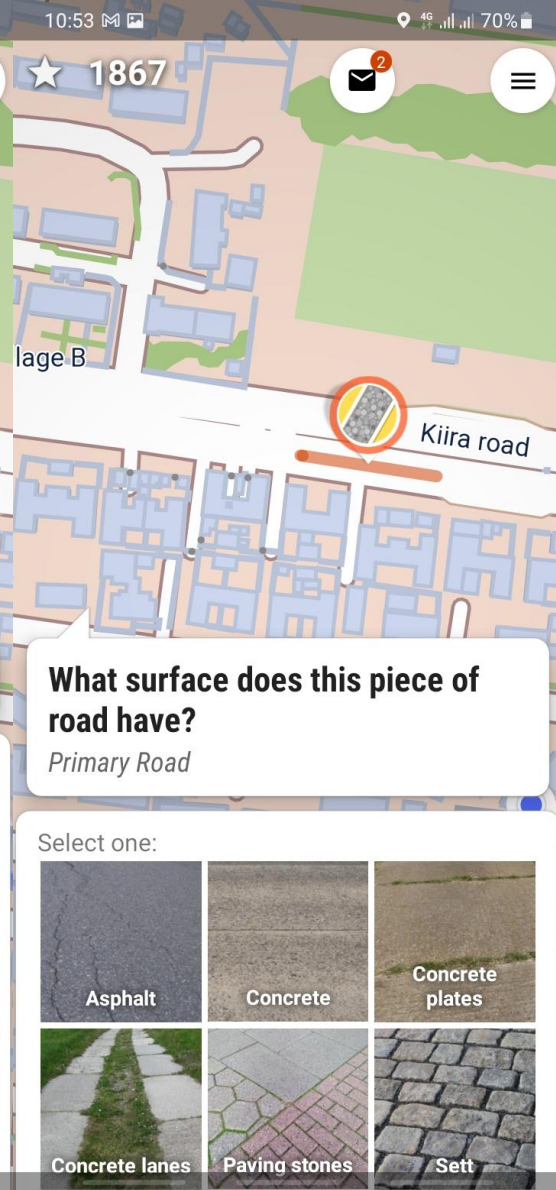

50 m / 200 ft

© Jess Beutler

2019?

www.bestofosm.org

2024
EDITION

A world map with a light blue background and white outlines of continents. Numerous yellow stars are scattered across the map, representing various global locations. A prominent yellow banner with blue text is centered over the map.

Just click anywhere!

Street Complete

[Make yourself an atlas](#)

Print out anywhere in the world.

That 2010 walk

- The walk itself: 3 hours
 - First page mapping: 4 hours
 - Second page: 2 hours
- 
- 6

GKO KLUB RESTAURACJA
Główny Miejski Klub Sportowy
audyniówki
wesela, dancing!