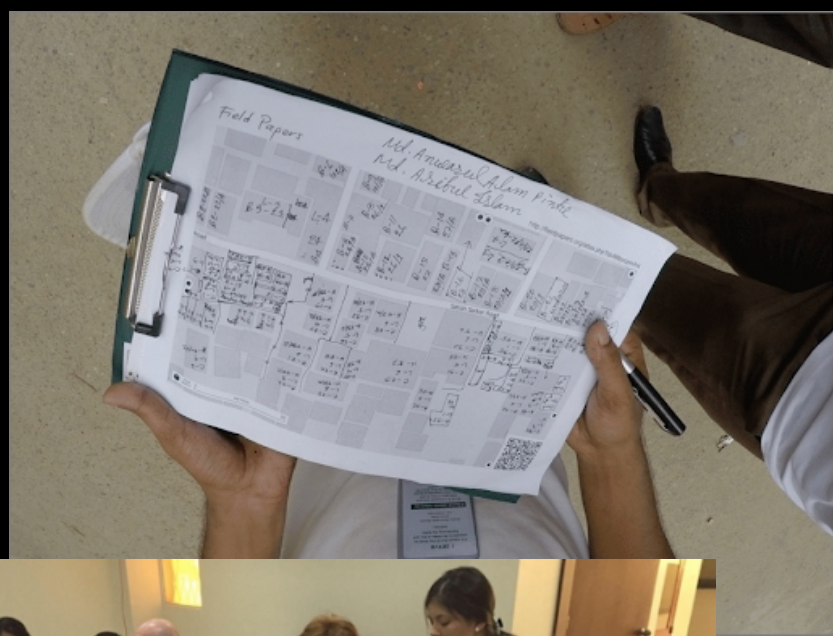

Photos from <https://openstreetmap.us/news/2023/03/a-new-home-for-field-papers/>