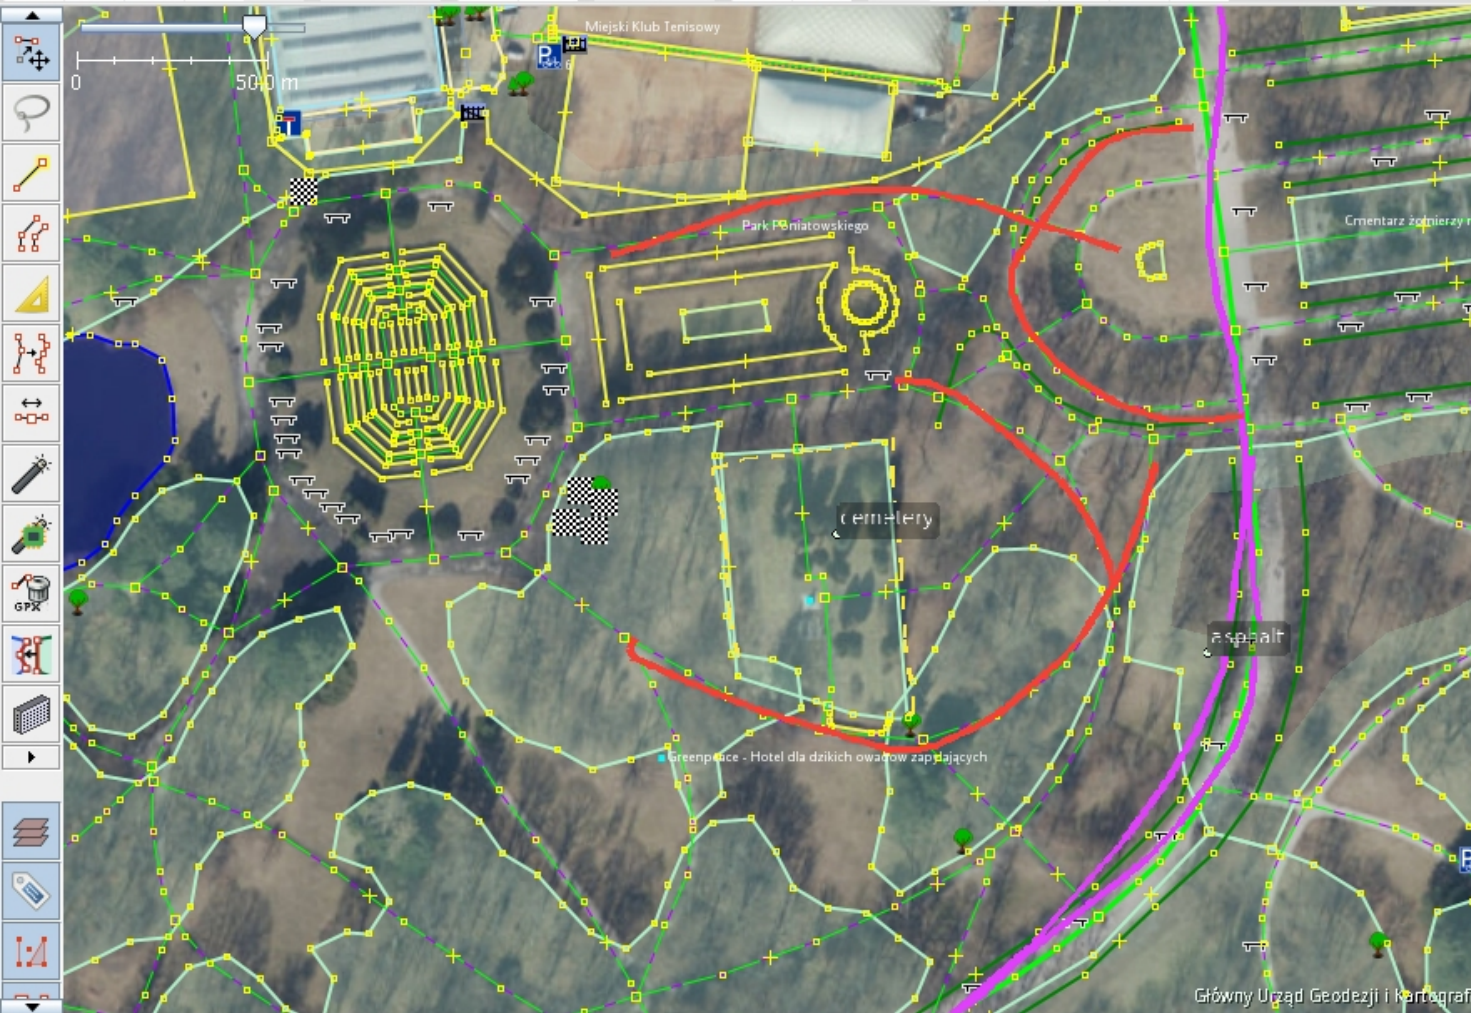

16:14 24°

📍 🔊 📶 📶 🔋 78%

16:19 24°

77%

Layers

- [3] GeoScribble Map Notes
- [2] Data Layer 2
- [1] Geoportal 2: High Resolution Orthophotoma...

Tags/Memberships

Select objects for which to change tags.

+ Add Edit Delete

- Selection
- Relations: 139
- Command Stack
- Filter Hidden: 0 Disabled: 0
- Map Paint Styles
- Notes
- Relation Toolbox

New Multi Find

- Turn Restrictions
- GeoChat (1 user)

GeoScribble

 Stream

 Culvert

 Cycleway

 Power line

 Wall

 Fence

 Road

 Track

 Footway

 Path

16:16 24°

77%

16:17 24°

77%

gate open

asphalt