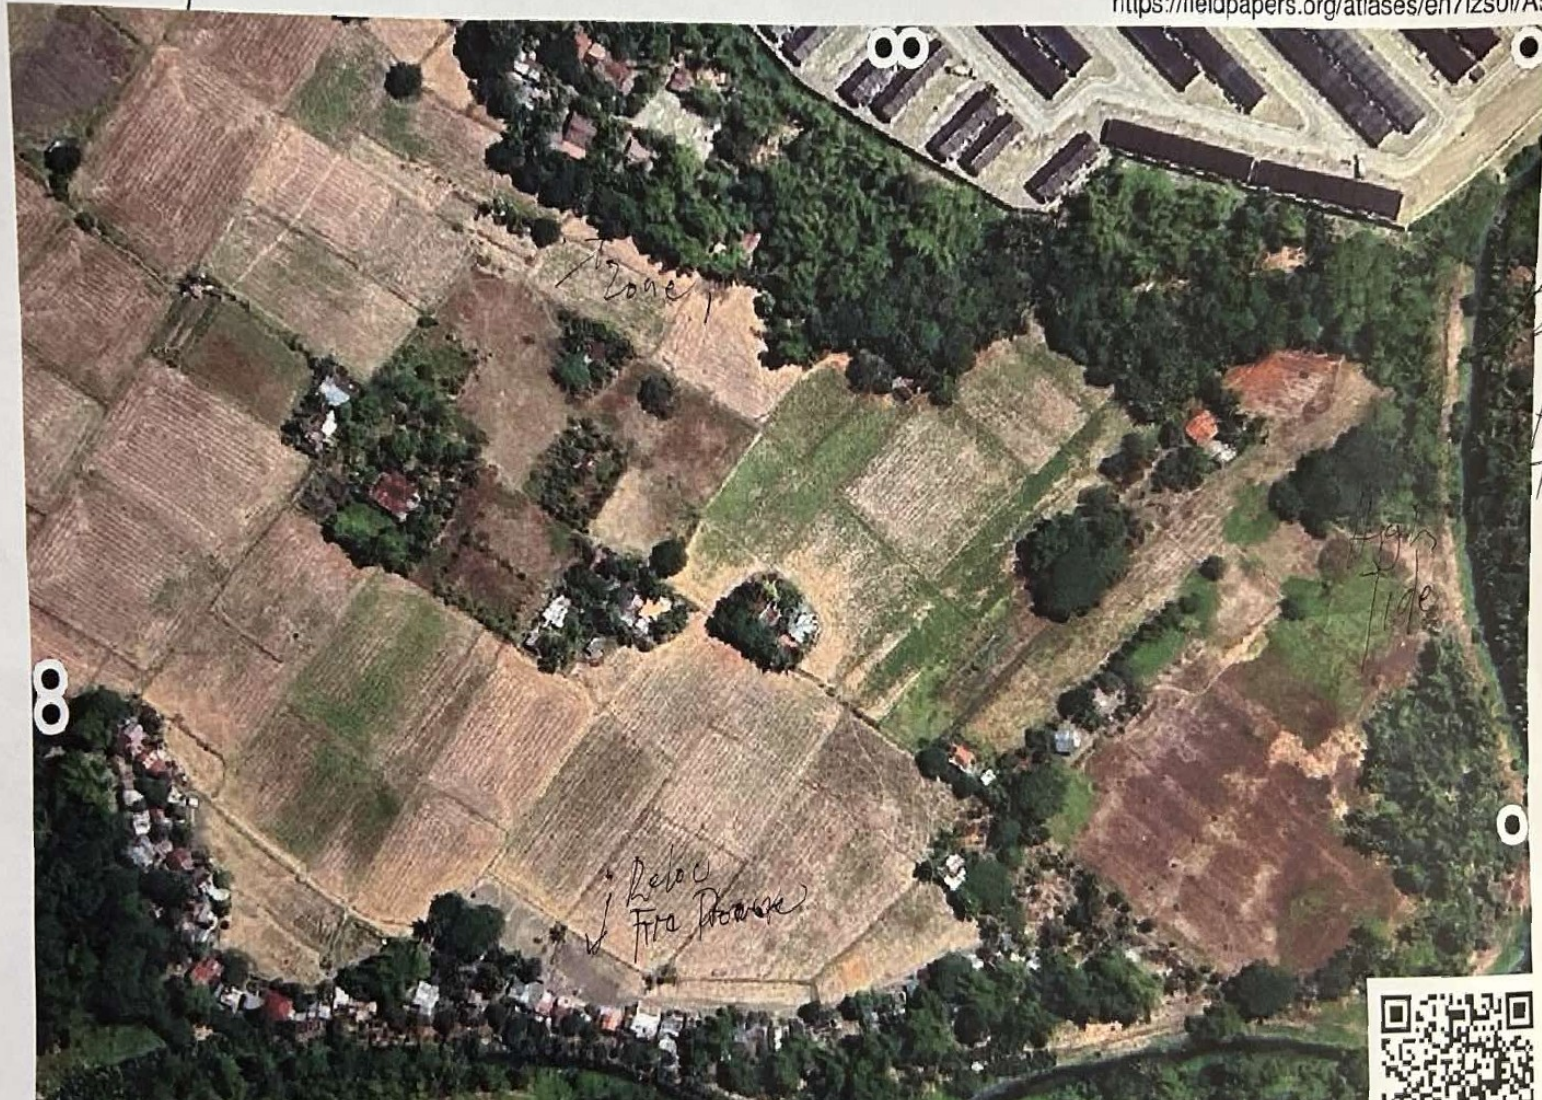

Zone II
High tide

Zone I

Below
Fira House