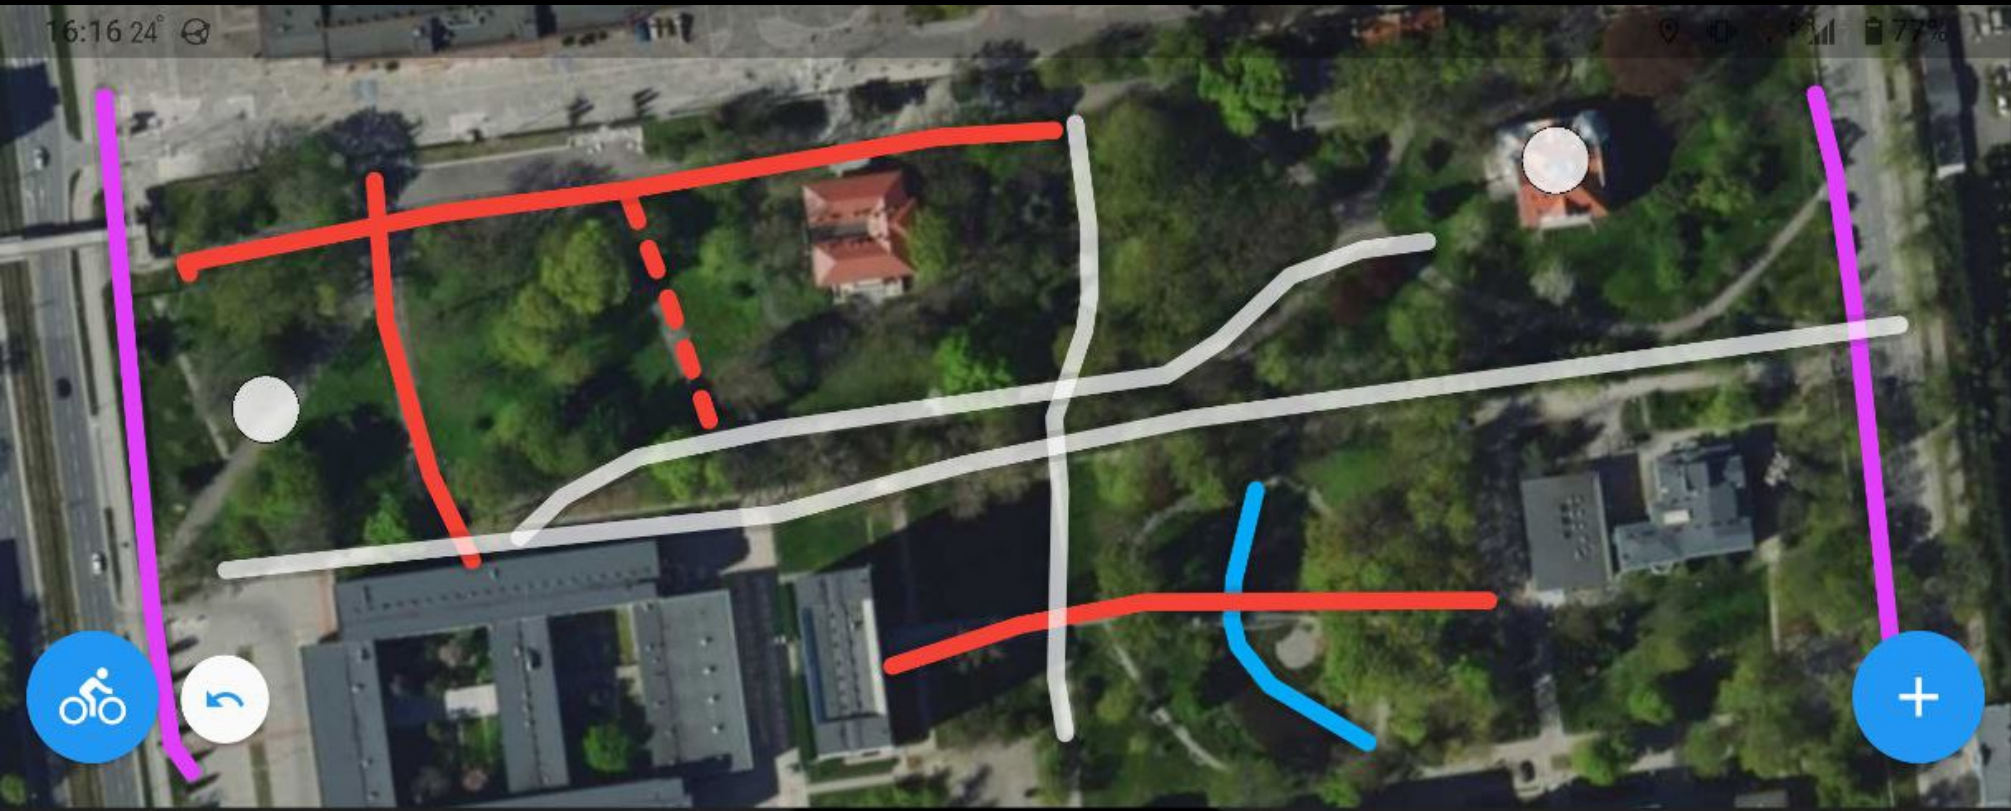

 Stream

 Culvert

 Cycleway

 Power line

 Wall

 Fence

 Road

 Track

 Footway

 Path

16:16 24°

77%

16:17 24°

77%

gate open

asphalt