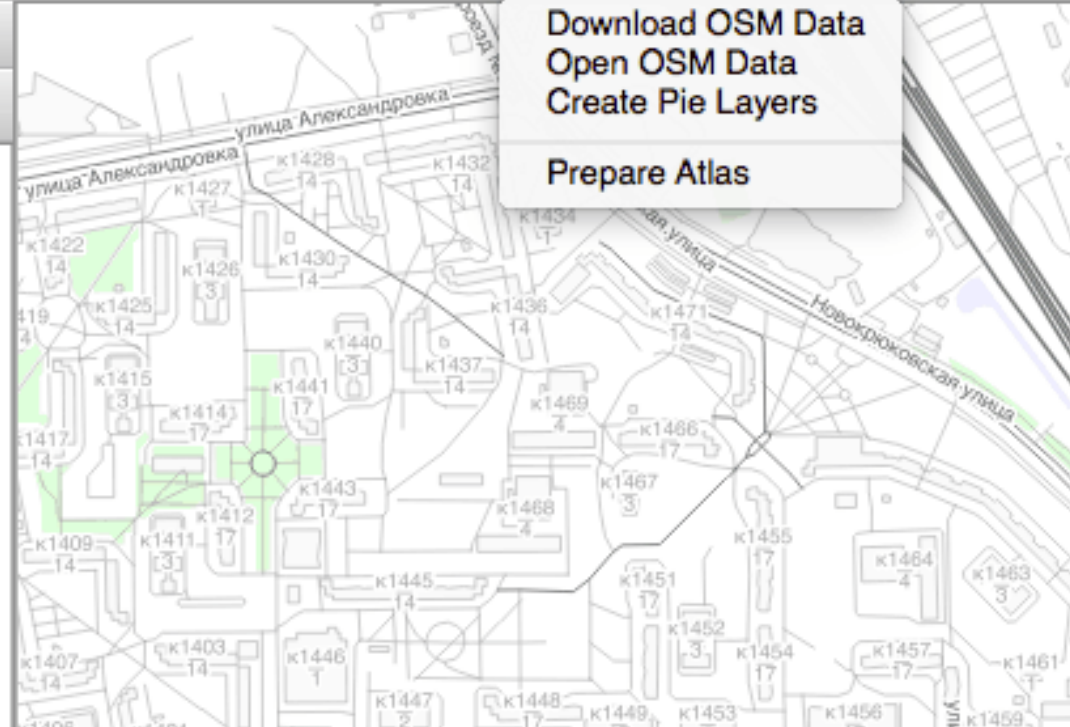

Rauhankatu

Lyseopuisto

Aleksanterinkatu

Jokikatu

проспект Даржавина

улица Вали-Голубевой

Layers Panel

Pie Overview
 Pie Sheets
 City Roads
 Service Roads
 Paths
 Buildings
 Railways
 Rivers
 Parks
 Water
 OSM Standard

- Download OSM Data
- Open OSM Data
- Create Pie Layers
- Prepare Atlas

now

The **Sketch Map Tool** is an easy-to-use tool for participatory sketch mapping through **offline** collection, digitization and georeferencing of **local spatial knowledge**.